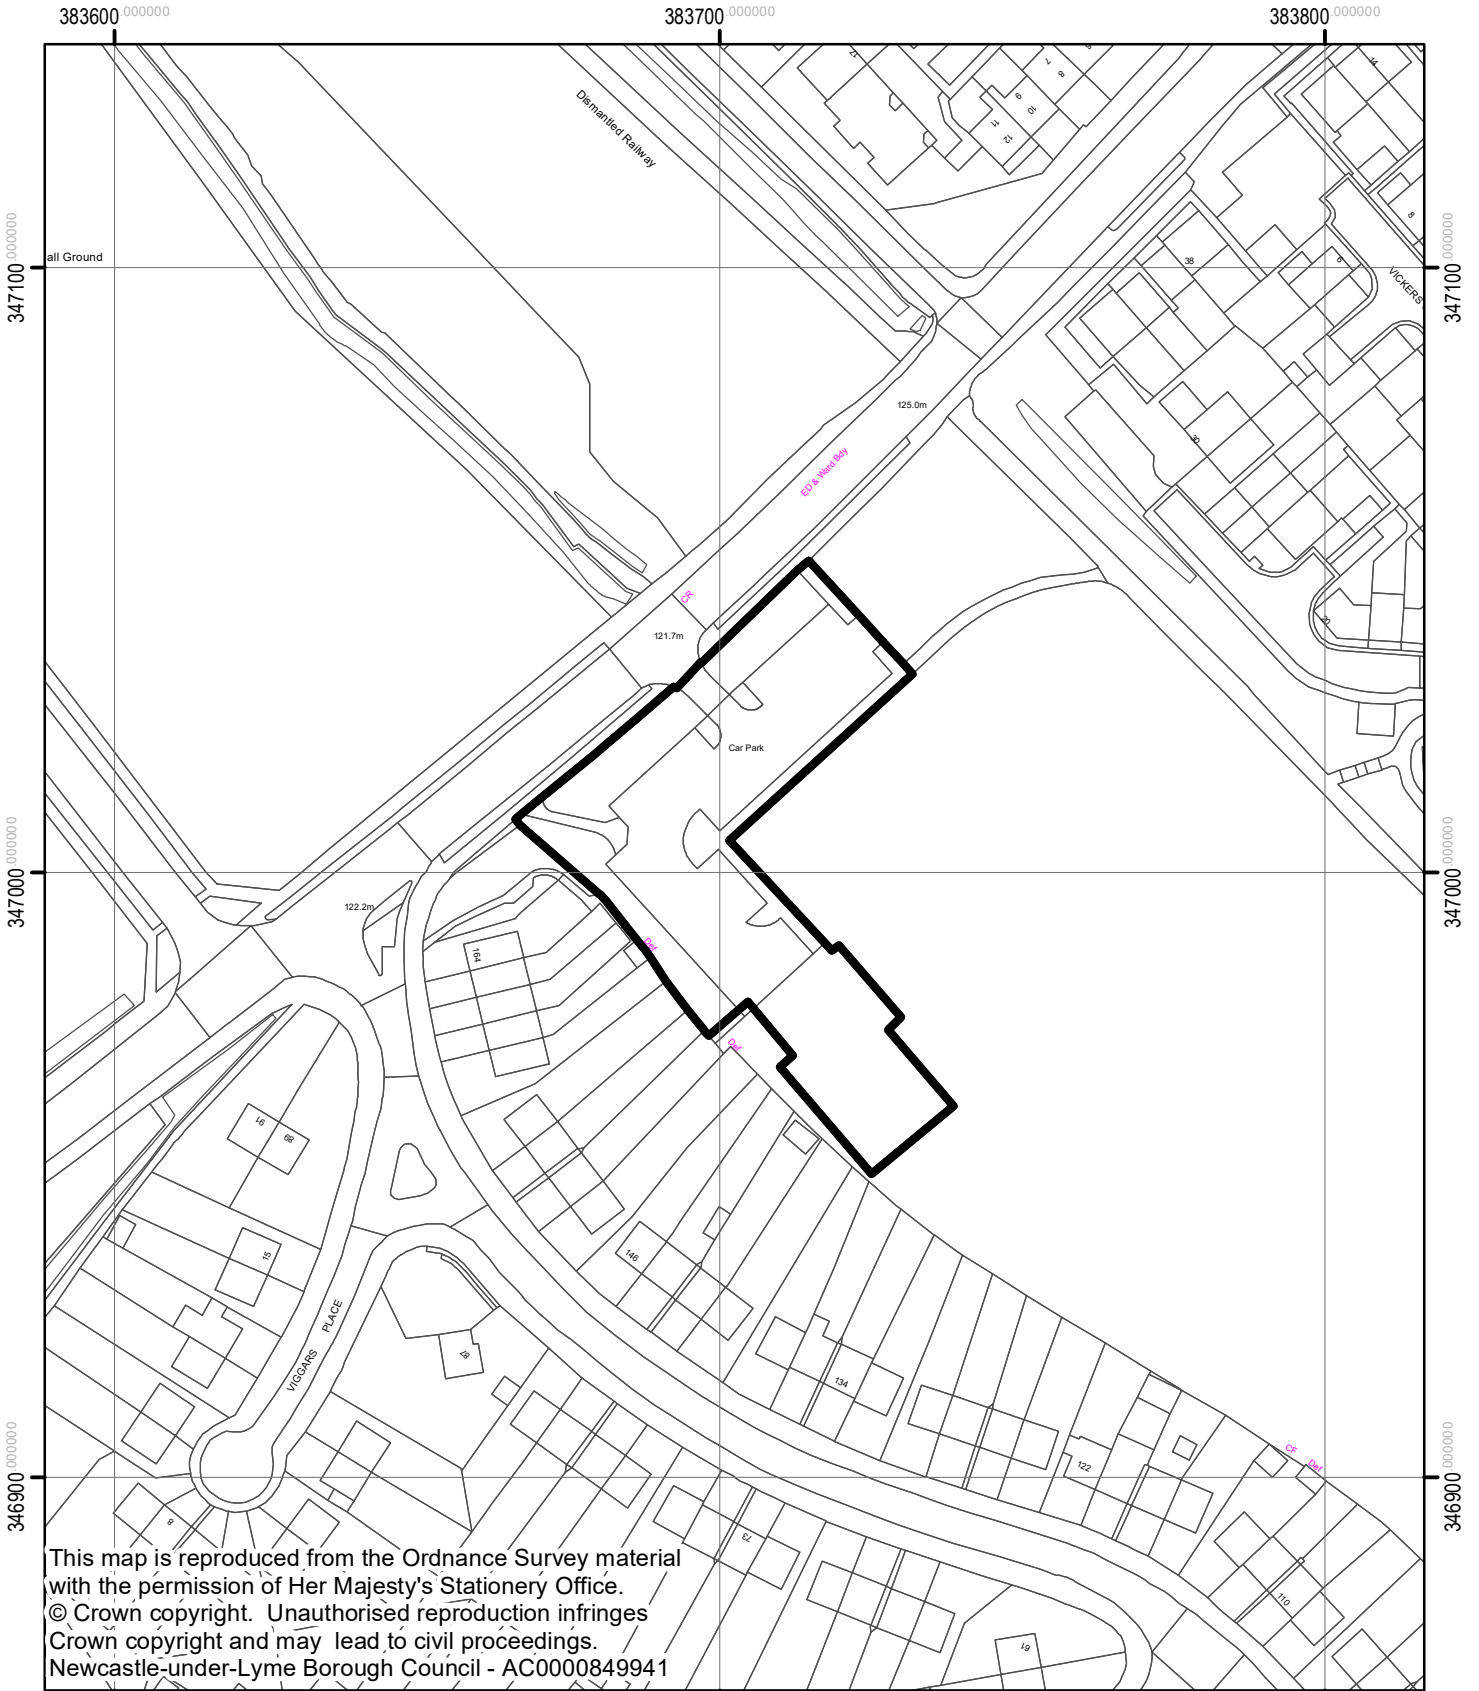

24/00478/DEEM3
The Wammy,
Lower Milehouse Lane

This map is reproduced from the Ordnance Survey material with the permission of Her Majesty's Stationery Office. © Crown copyright. Unauthorised reproduction infringes Crown copyright and may lead to civil proceedings. Newcastle-under-Lyme Borough Council - AC0000849941